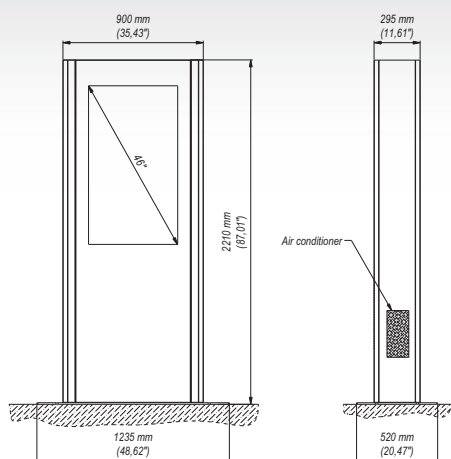

PDS1 ■ (Public Display Stand Indoor Version)

Specification

- Solid steel design
- Anti-glare tamper-proof glass
- Internal ventilation system
- Easy and simple maintenance

Technical Data

Screen (not included)	 46"
Dimensions [mm] (H x W x D)	2025x900x385 mm

Trade Information

Index	Colour	Package	EAN
PDS1c-B	■	■	5908252962655
PDS1i-B	■	■	5908252962662

Package Dimensions [mm] (H x W x D)	2100x1000x450 mm
Weight [Kg]	100 Kg

Customization Possibilities

- Other colours available as RAL powder coats
- Laser-cut company logo
- Adaptable for any 42" to 60" screen